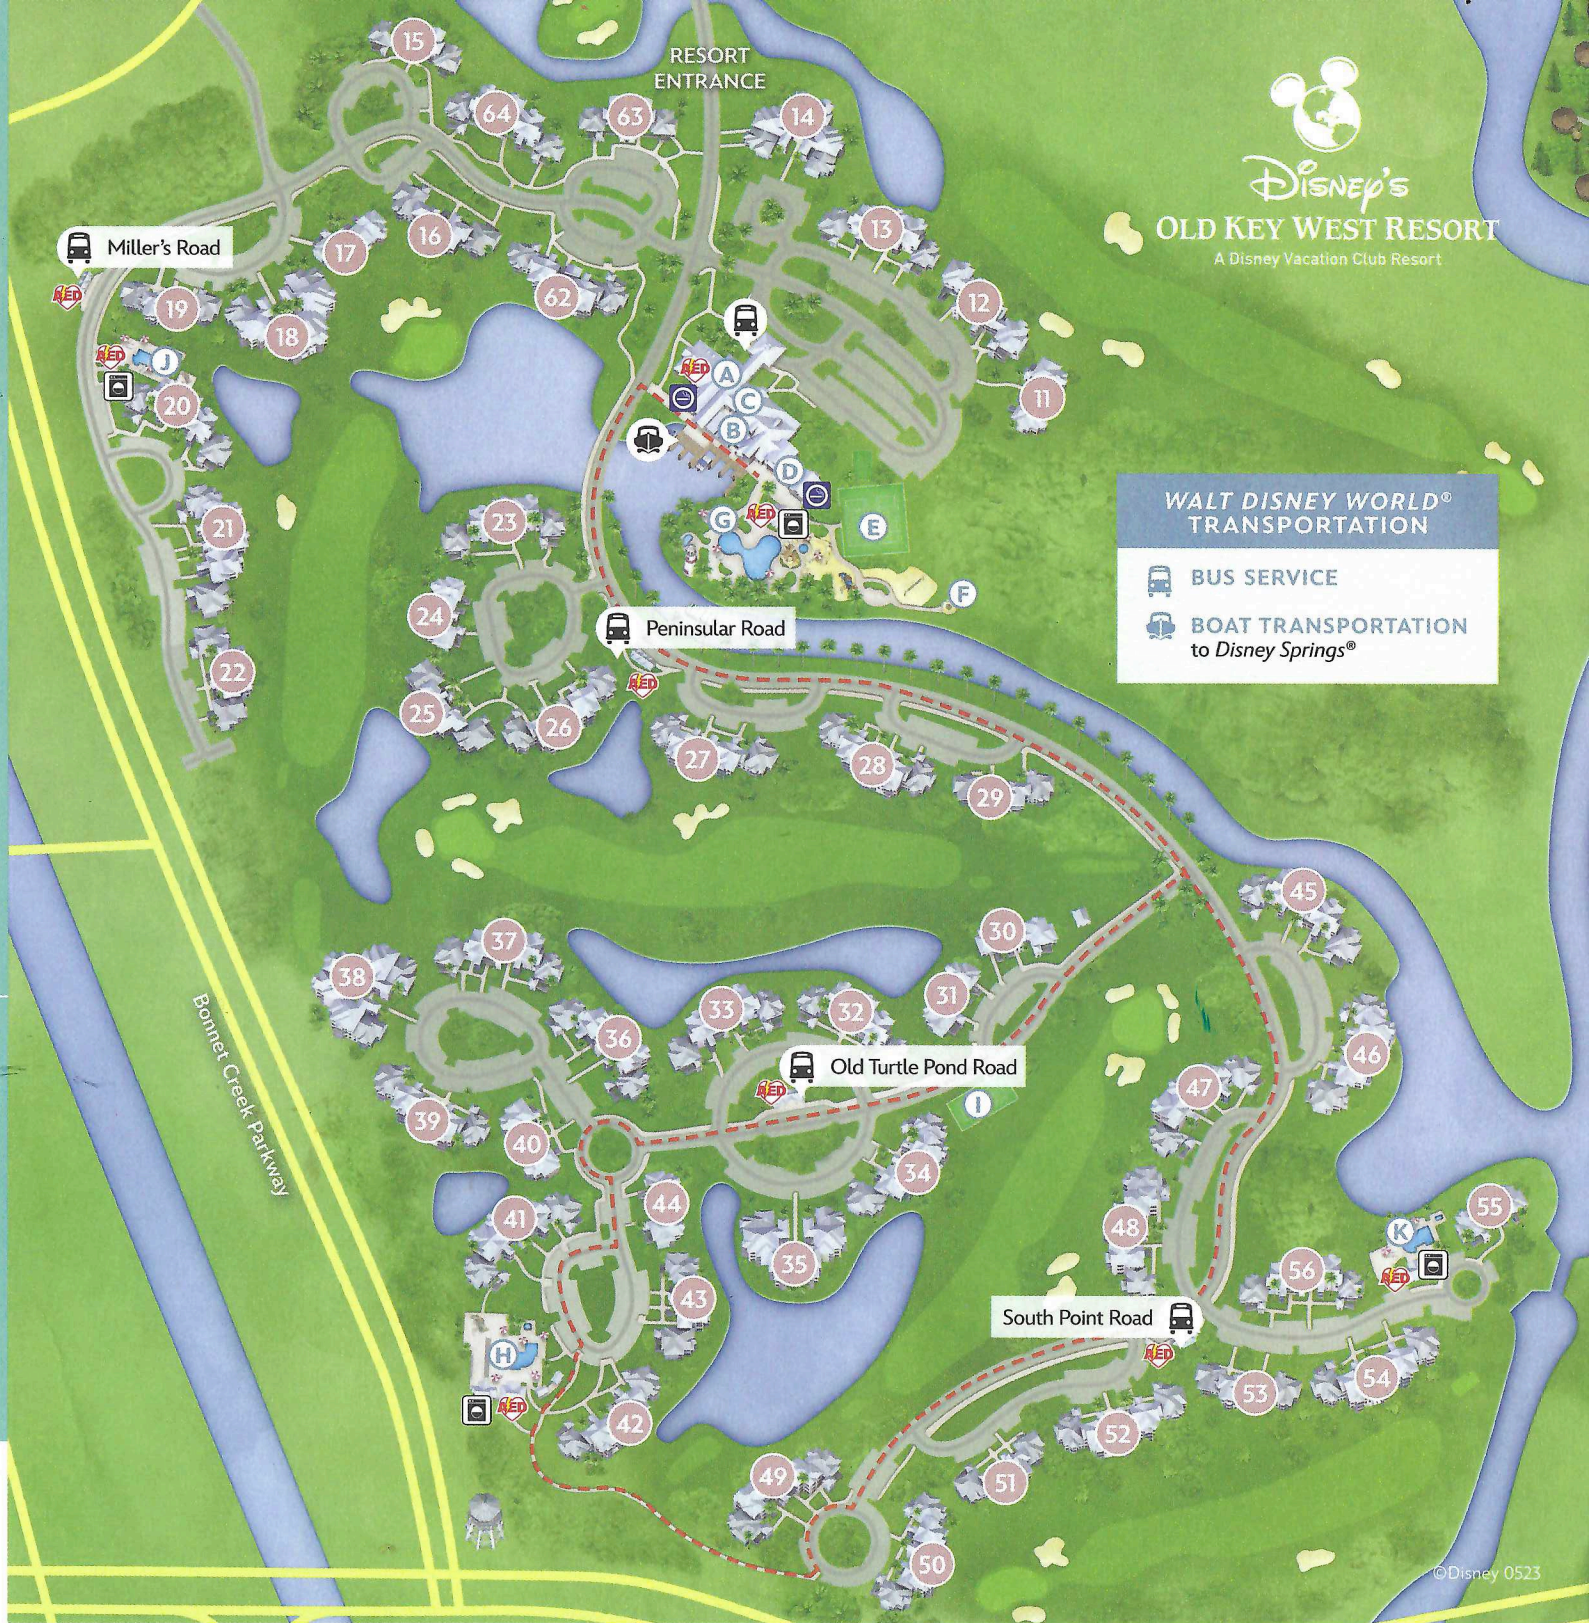

HOSPITALITY HOUSE

- A Check-In, Concierge, Bell Services
- B Olivia's Cafe
  Visit Good's Food to Go to pick up mobile orders.
  Gurgling Suitcase
  Good's Food to Go
- C Conch Flats General Store
- D Electric Eel Gameroom
  Conch Flats Community Hall
  Hank's Rent 'N Return
  Exercise Room

SANDCASTLE POOL AREA

- E Sports Courts
- F Campfire
- G Sandcastle Pool & Hot Tub
  Aquatic Play Area
  Sauna
  Playground

TURTLE POND ROAD

- H Turtle Pond Pool & Hot Tub
  Turtle Shack Poolside Snacks
  Playground
  Flying Fish Gameroom
  Shuffleboard
  BBQ Grills
- I Sports Court

MILLER'S ROAD POOL AREA

- J Miller's Road Pool & Hot Tub
  Playground
  BBQ Grills

SOUTH POINT POOL AREA

- K South Point Pool & Hot Tub
  Playground

LEGEND

- Laundry
- Automated External Defibrillators
- Running Trail (1.4 miles)
- Designated Smoking Areas
- Mobile Food & Beverage Ordering
- Mobile Dining Reservation Check-In & Walk-up List
- Disney Pin Trading Destination

Service animal relief areas located in grassy areas adjacent to parking lots.

Ice and Vending Machines are located at each pool, Peninsular Road Bus Stop, Old Turtle Pond Road Bus Stop and South Point Road Bus Stop.

Building _____ Floor _____

Room _____

If you have questions, please call 407-828-7124 or visit the Front Desk.

RESORT
ENTRANCE

Disney's
OLD KEY WEST RESORT
A Disney Vacation Club Resort

**WALT DISNEY WORLD®
TRANSPORTATION**

- BUS SERVICE
- BOAT TRANSPORTATION
  to Disney Springs®