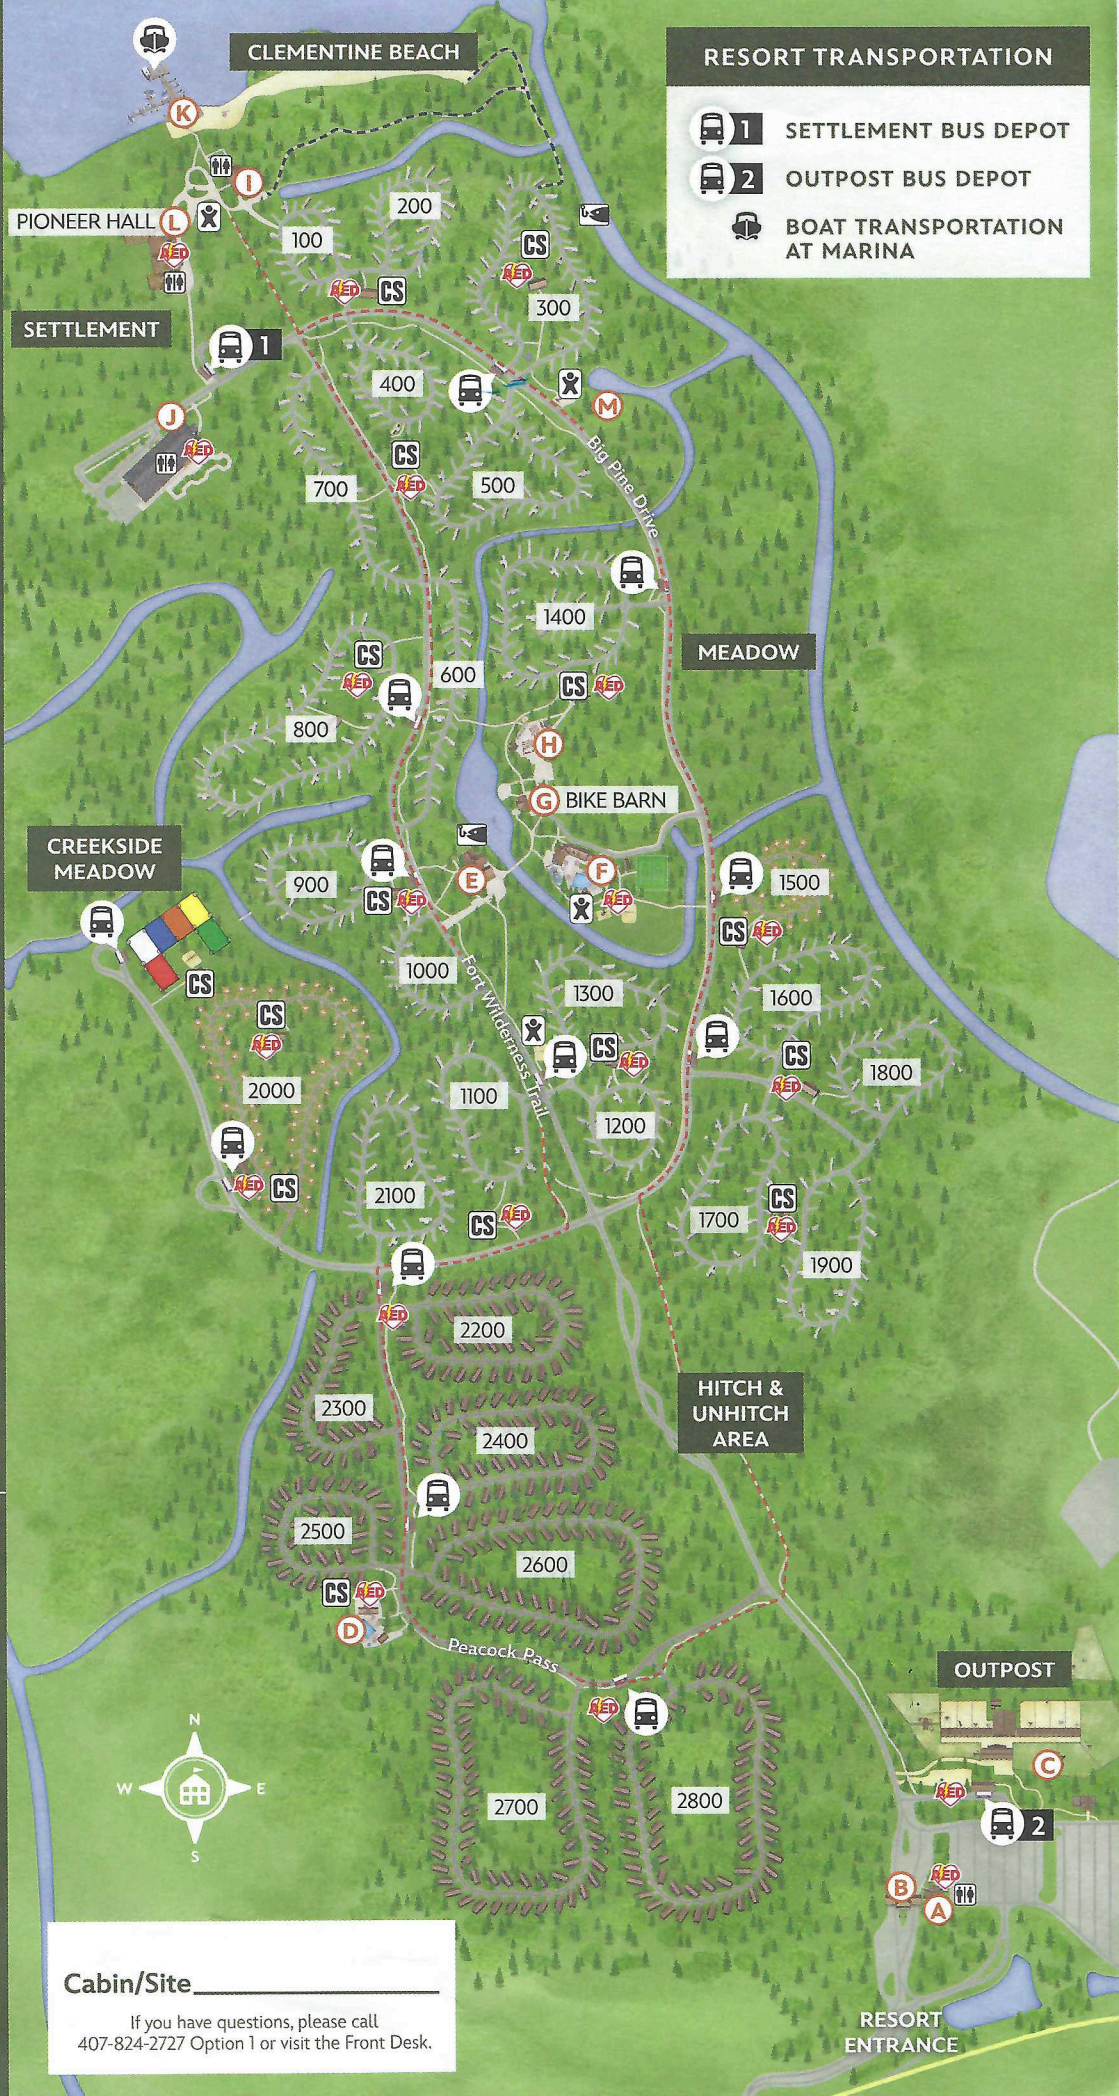

OUTPOST

- A Lobby & Concierge
- B Golf Cart Rentals
- C Trail Blaze Corral
 - Trail Rides Check-In
- D Wilderness Swimmin' Pool

MEADOW

- E Meadow Trading Post
- F Meadow Recreation Area
 - Daniel Boone's Wilderness Arcade
 - Meadow Pool
 - Aquatic Play Area
 - Meadow Snack Bar
 - Sports Courts
- G Bike Barn Recreational Rentals
 - Bike, Canoe and Kayak Rentals
 - Fishing and Sporting Equipment Rentals
 - L&B Gem Mining Co.
 - Fort Wilderness Archery Experience
 - Segway® Tour Check-In
- H Campfire Area Presented by OFF!® Repellents
 - Chip 'n' Dale's Campfire Sing-A-Long

SETTLEMENT

- I Settlement Trading Post
- J Tri-Circle-D Ranch
 - Pony Rides
- K Marina
 - Fishing Excursions
- L Pioneer Hall
 - P&J's Southern Takeout
 - Crockett's Tavern
 - Hoop-Dee-Do Musical Revue
 - The Chuck Wagon
 - Davy Crockett's Wilderness Arcade
 - Horse Drawn Excursions
- M Waggin' Trails Dog Park

LEGEND

- Automated External Defibrillators
- Restrooms
- Comfort Station
 - Restrooms
 - Showers
 - Laundry
- Playground
- Fishing Areas
- Mobile Food & Beverage Ordering
- Running Trail (2.5 miles)
- Bike Trail
- Disney Pin Trading Destination
- Smoking areas located outside of all buildings in marked locations.

Service animal relief areas located in grassy areas adjacent to parking lots.

RESORT TRANSPORTATION

- 1** SETTLEMENT BUS DEPOT
- 2** OUTPOST BUS DEPOT
- BOAT TRANSPORTATION AT MARINA

Cabin/Site _____

If you have questions, please call 407-824-2727 Option 1 or visit the Front Desk.