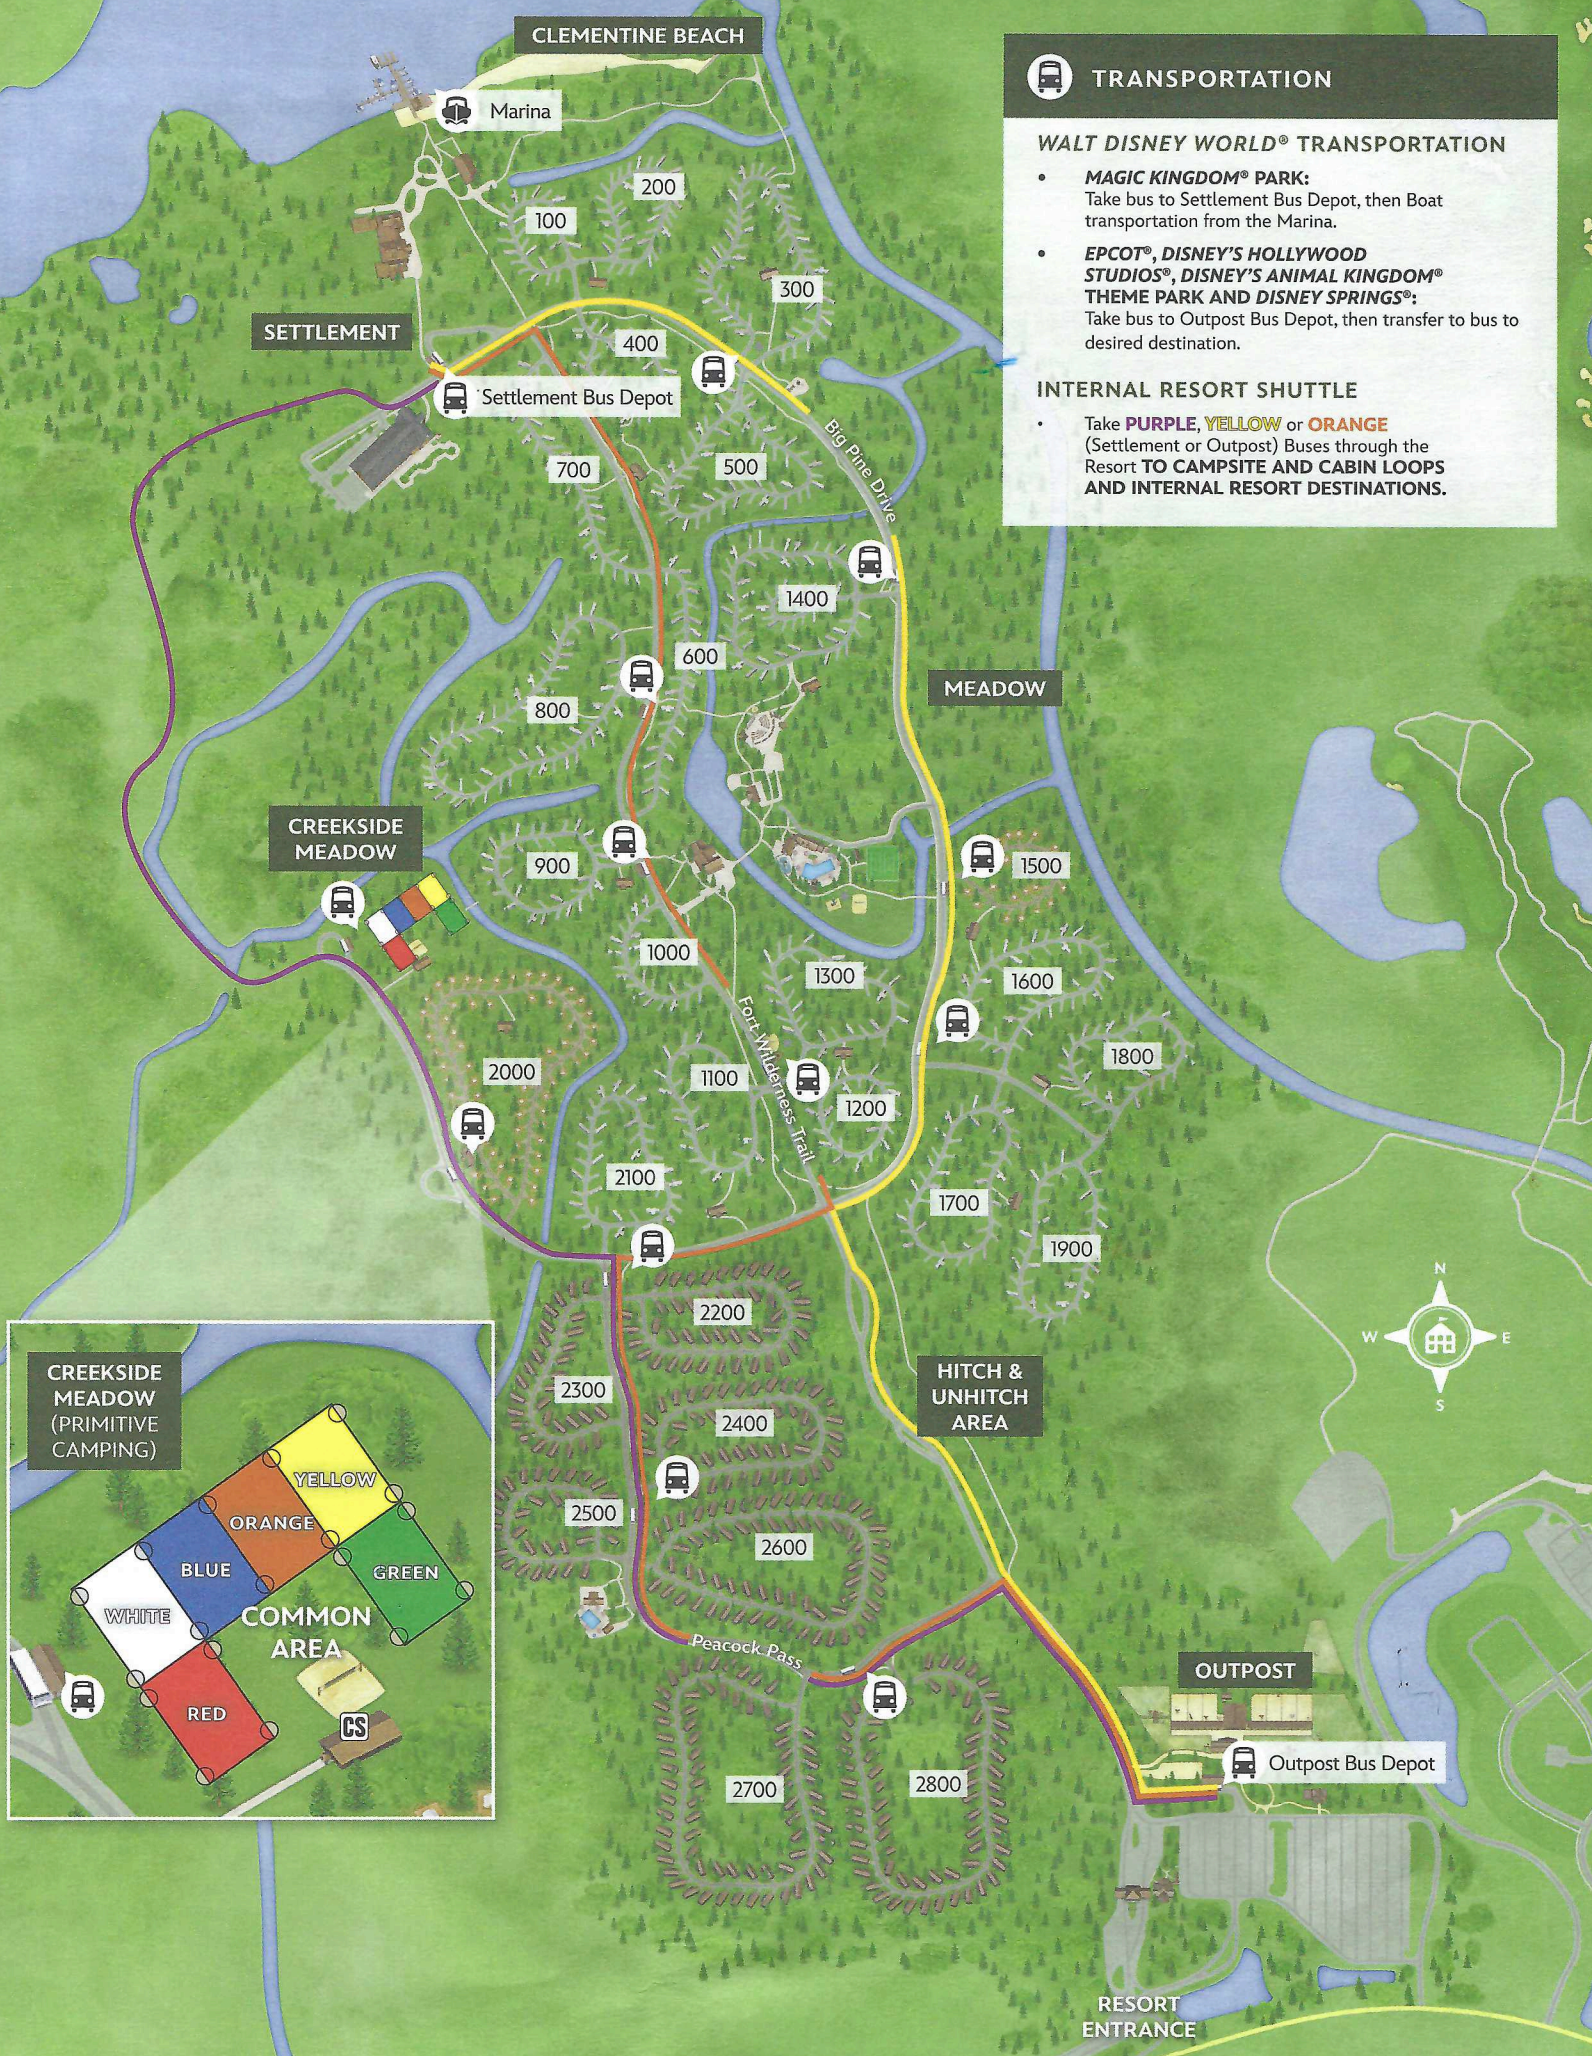

SETTLEMENT

- I Settlement Trading Post
- J Tri-Circle-D Ranch
 - Pony Rides
- K Marina
 - Fishing Excursions
- L Pioneer Hall
 - P&J's Southern Takeout
 - Crockett's Tavern
 - Hoop-Dee-Do Musical Revue
 - The Chuck Wagon
 - Davy Crockett's Wilderness Arcade
 - Horse Drawn Excursions
- M Waggin' Trails Dog Park

LEGEND

- Automated External Defibrillators
- Restrooms
- Comfort Station
 - Restrooms
 - Showers
 - Laundry
- Playground
- Fishing Areas
- Mobile Food & Beverage Ordering
- Running Trail (2.5 miles)
- Bike Trail
- Disney Pin Trading Destination
- Smoking areas located outside of all buildings in marked locations.

Service animal relief areas located in grassy areas adjacent to parking lots.

RESORT TRANSPORTATION

- 1** SETTLEMENT BUS DEPOT
- 2** OUTPOST BUS DEPOT
- BOAT TRANSPORTATION AT MARINA

Cabin/Site _____

If you have questions, please call 407-824-2727 Option 1 or visit the Front Desk.

INTERNAL RESORT SHUTTLE

- Take **PURPLE, YELLOW** or **ORANGE** (Settlement or Outpost) Buses through the Resort **TO CAMPSITE AND CABIN LOOPS AND INTERNAL RESORT DESTINATIONS.**

CREEKSIDE MEADOW (PRIMITIVE CAMPING)