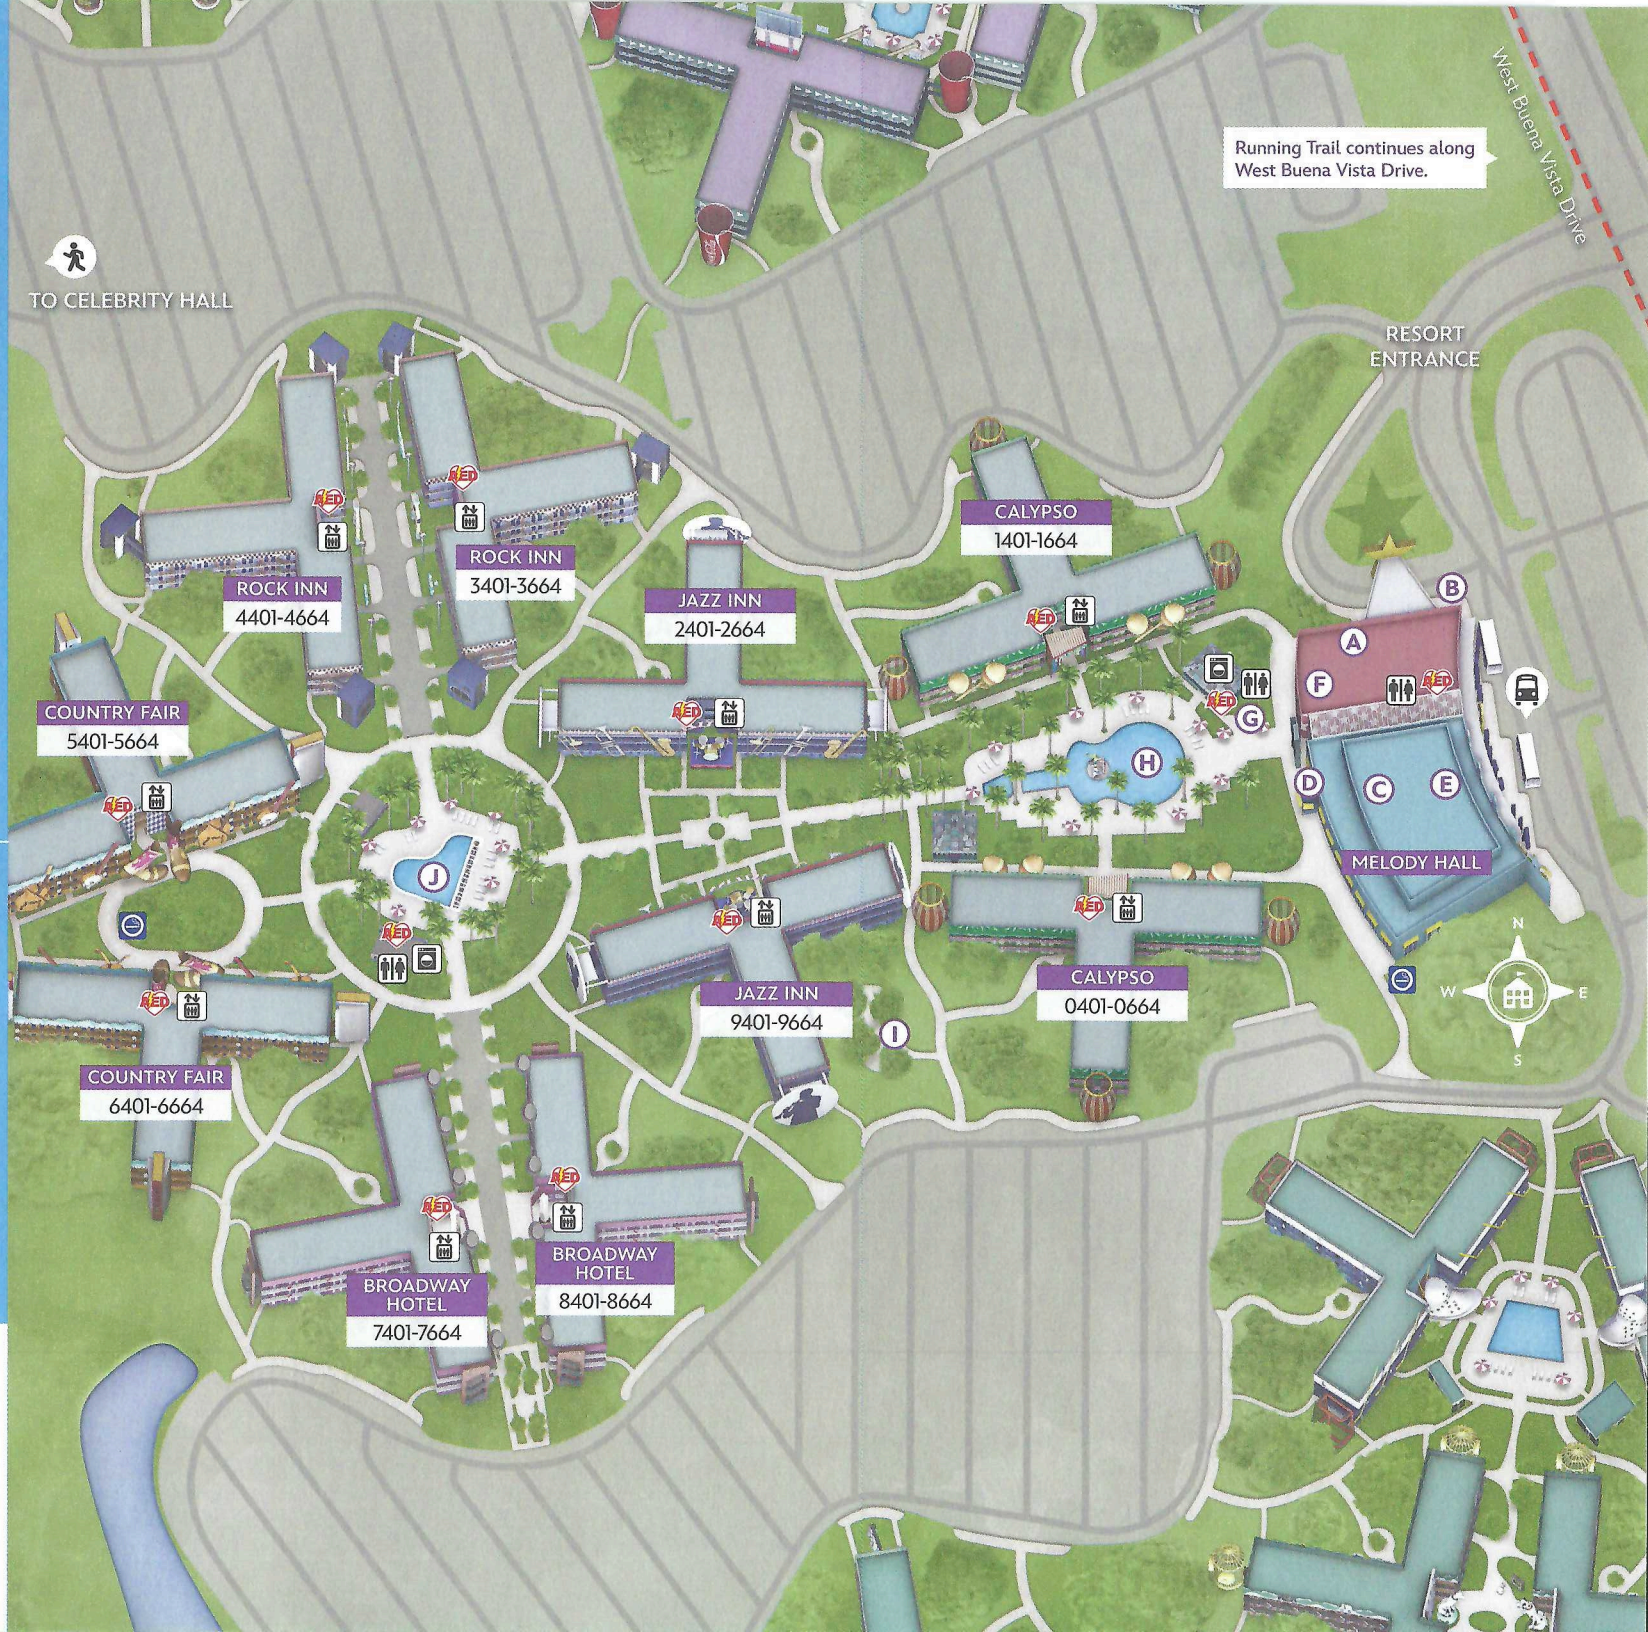

LEGEND

- Walt Disney World® Bus Service
- Laundry
- Restrooms
- Automated External Defibrillators
- Designated Smoking Locations
- Elevators
- Running Trail (1 mile)
- Mobile Food & Beverage Ordering
- Disney Pin Trading Destination

Service animal relief areas located in grassy areas adjacent to parking lots.

Building _____

Floor _____

Room _____

If you have questions, please call 407-939-6880 or visit the Front Desk.

TO CELEBRITY HALL

Running Trail continues along West Buena Vista Drive.

RESORT ENTRANCE

West Buena Vista Drive

TO MAIN ENTRANCE

STADIUM HALL

CELEBRITY HALL

West Buena Vista Drive

MELODY HALL

West Buena Vista Drive

CINEMA HALL

Running Trail (1 mile)